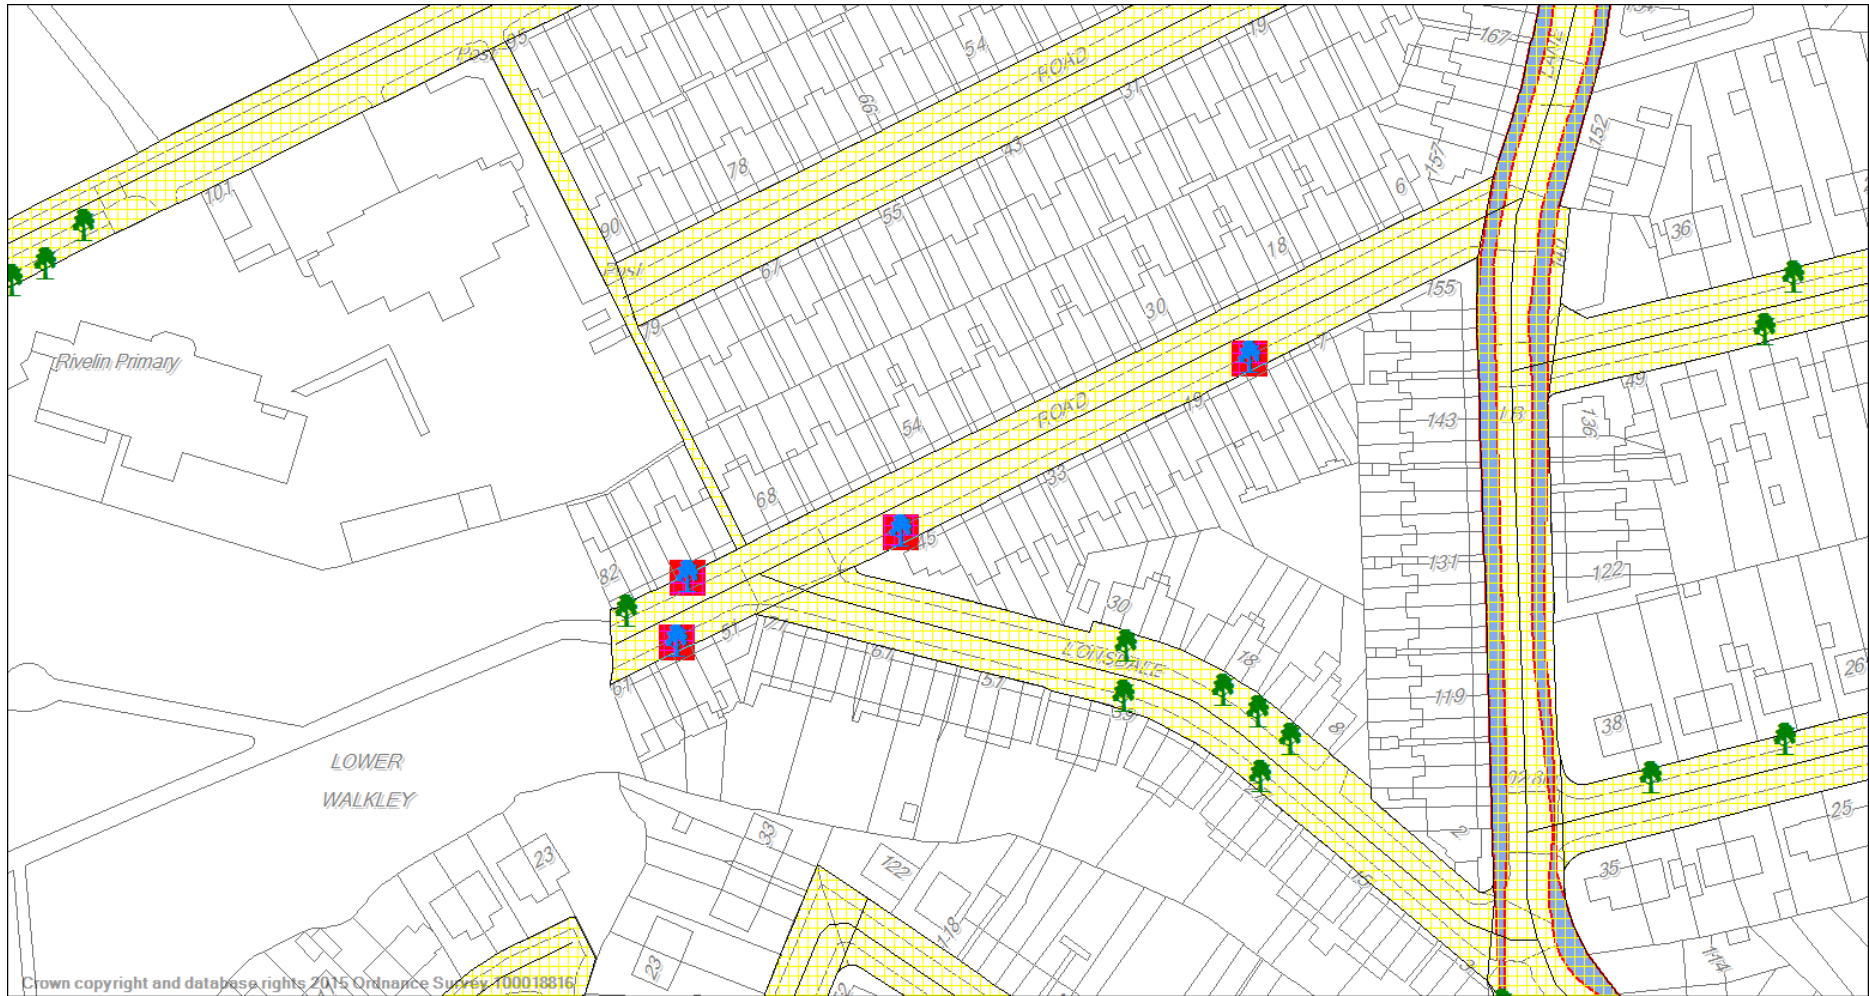

Pit 1200mm x 800mm

6: *Sorbus accuparia* (Rowan)

Young

Pit 1200mm x 800mm

7: 2: *Prunus 'Sunset Boulevard'* (flowering Cherry)

Young

Pit 1200mm x 800mm

Red box denotes location of successful installation of flexible paving treatment.

BOWNESS ROAD

4 X pits where flexible paving has been used

1: *Pyrus Chanticleer* (flowering pear)

Young

Pit 1200mm x 1200mm

2: *Pyrus Chanticleer* (flowering pear)

Young

Pit 1200mm x 1200mm

3: *Pyrus Chanticleer* (flowering pear)

Young

Pit 1200mm x 1200mm

4: *Pyrus Chanticleer* (flowering pear)

Young

Pit 1200mm x 1200mm

Red box denotes location of successful installation of flexible paving treatment.

3: *Plantanua x hispanica* (London plane)

Young

Pit 1200mm x 800mm

Red box denotes location of successful installation of flexible paving treatment.