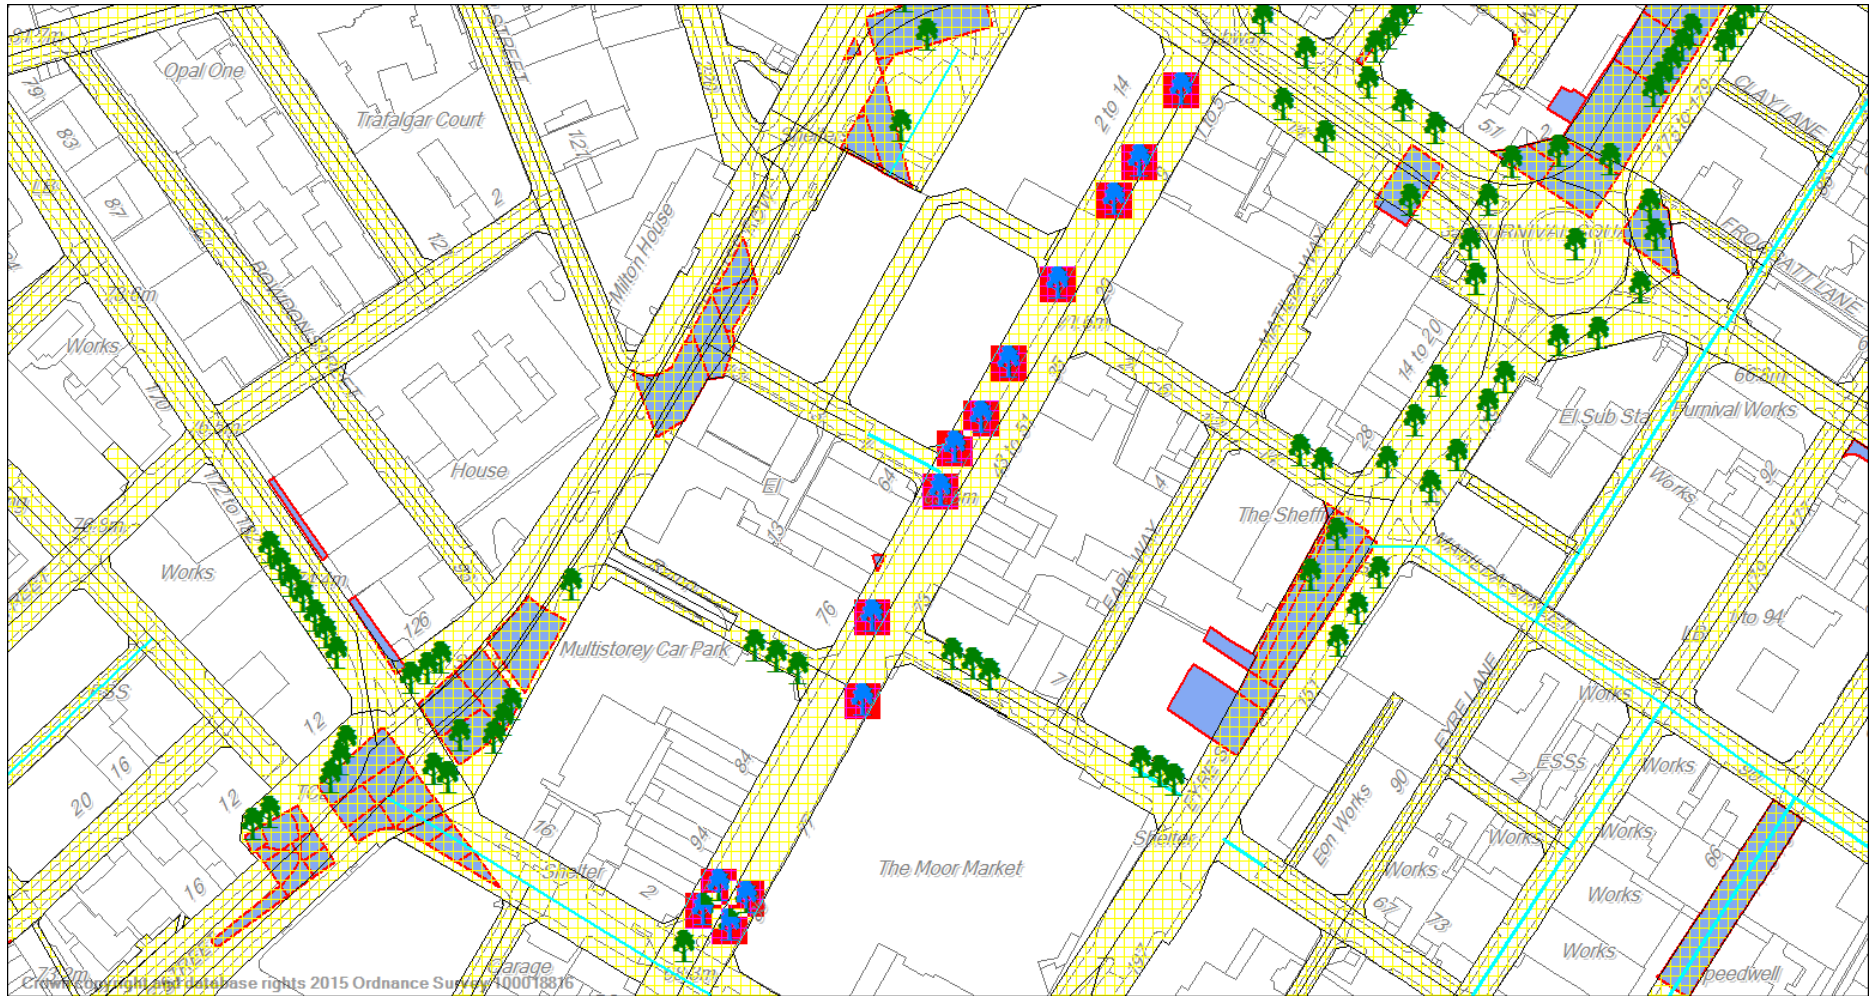

13: *Liquidamber styraciflua* (sweetgum)

Young

Pit 600mm x 600mm

14: *Liquidamber styraciflua* (sweetgum)

Young

Pit 600mm x 600mm

Red box denotes location of successful installation of flexible paving treatment.

MOFFATT ROAD

7 X pits where flexible paving has been used

1: *Prunus 'Umineko'* (flowering Cherry)

Young

Pit 1200mm x 800mm

2: *Prunus 'Sunset Boulevard'* (flowering Cherry)

Young

Pit 1200mm x 800mm

Pit 1200mm x 800mm

6: *Sorbus accuparia* (Rowan)

Young

Pit 1200mm x 800mm

7: 2: *Prunus 'Sunset Boulevard'* (flowering Cherry)

Young

Pit 1200mm x 800mm

Red box denotes location of successful installation of flexible paving treatment.