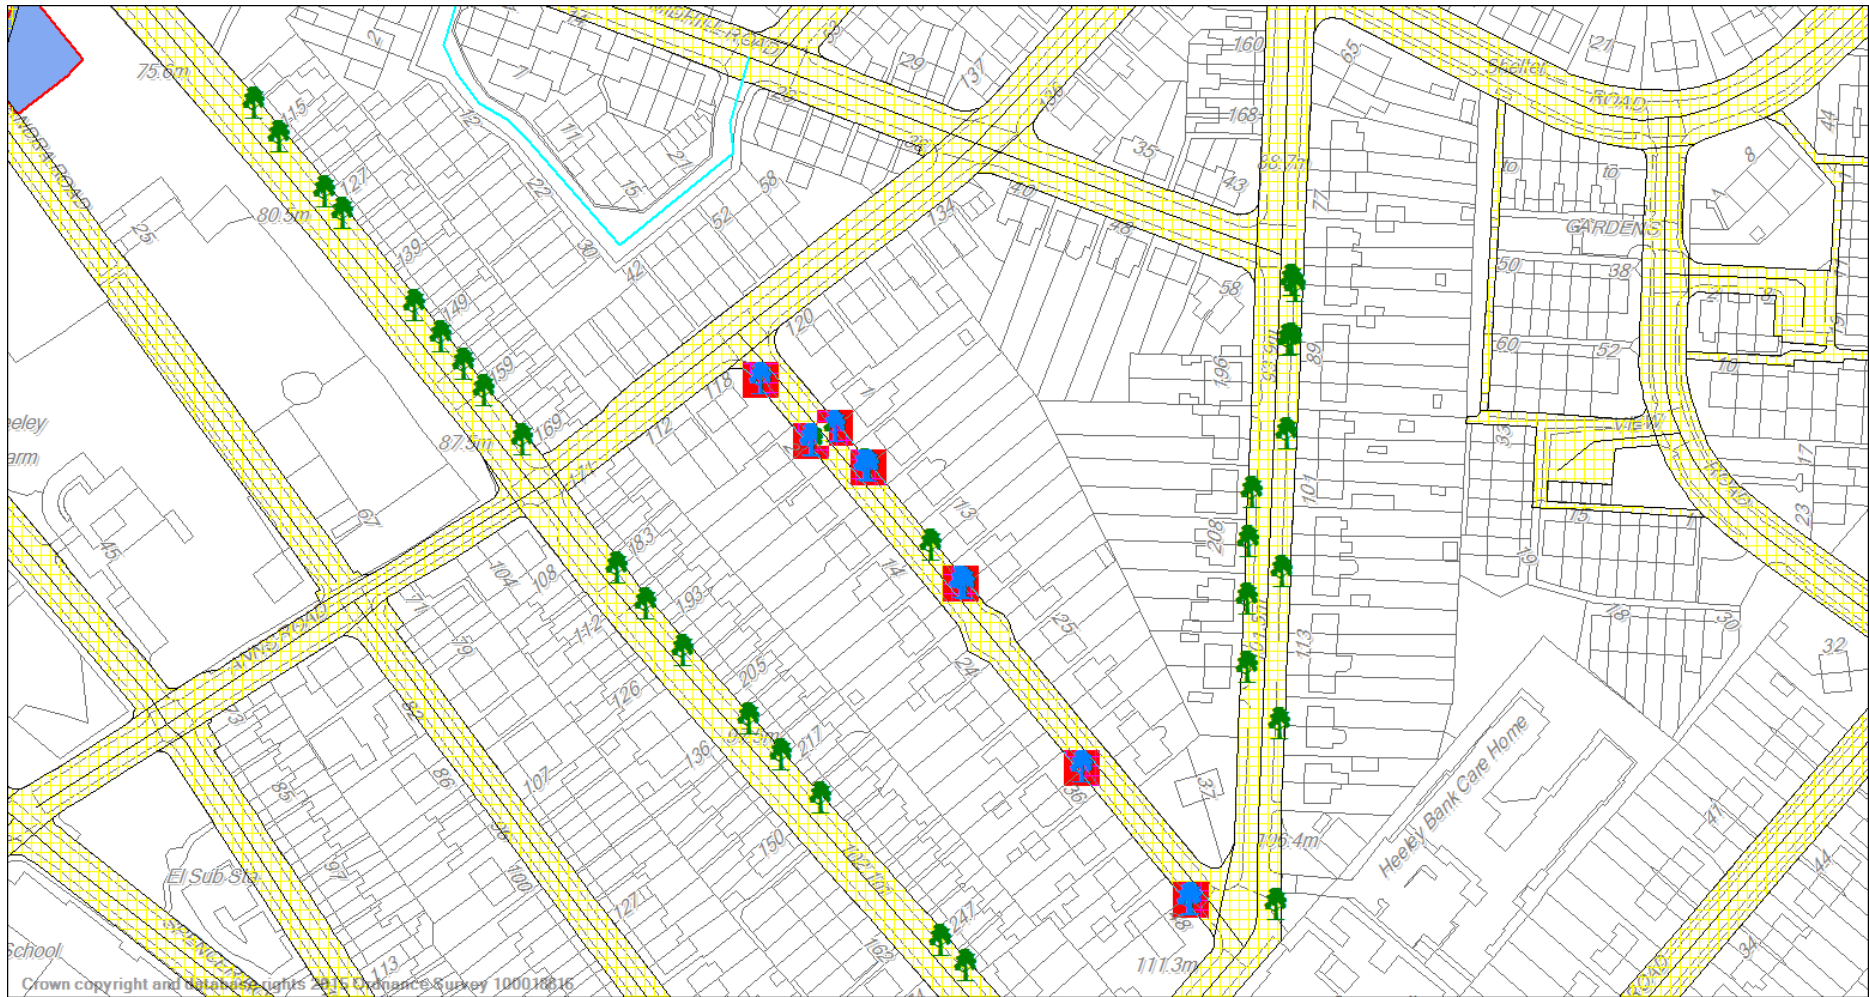

Pit 1200mm x 800mm

6: *Sorbus accuparia* (Rowan)

Young

Pit 1200mm x 800mm

7: 2: *Prunus 'Sunset Boulevard'* (flowering Cherry)

Young

Pit 1200mm x 800mm

Red box denotes location of successful installation of flexible paving treatment.

BOWNESS ROAD

4 X pits where flexible paving has been used

1: *Pyrus Chanticleer* (flowering pear)

Young

Pit 1200mm x 1200mm

2: *Pyrus Chanticleer* (flowering pear)

Young

Pit 1200mm x 1200mm

3: *Pyrus Chanticleer* (flowering pear)

Young

Pit 1200mm x 1200mm

4: *Pyrus Chanticleer* (flowering pear)

Young

Pit 1200mm x 1200mm

Red box denotes location of successful installation of flexible paving treatment.