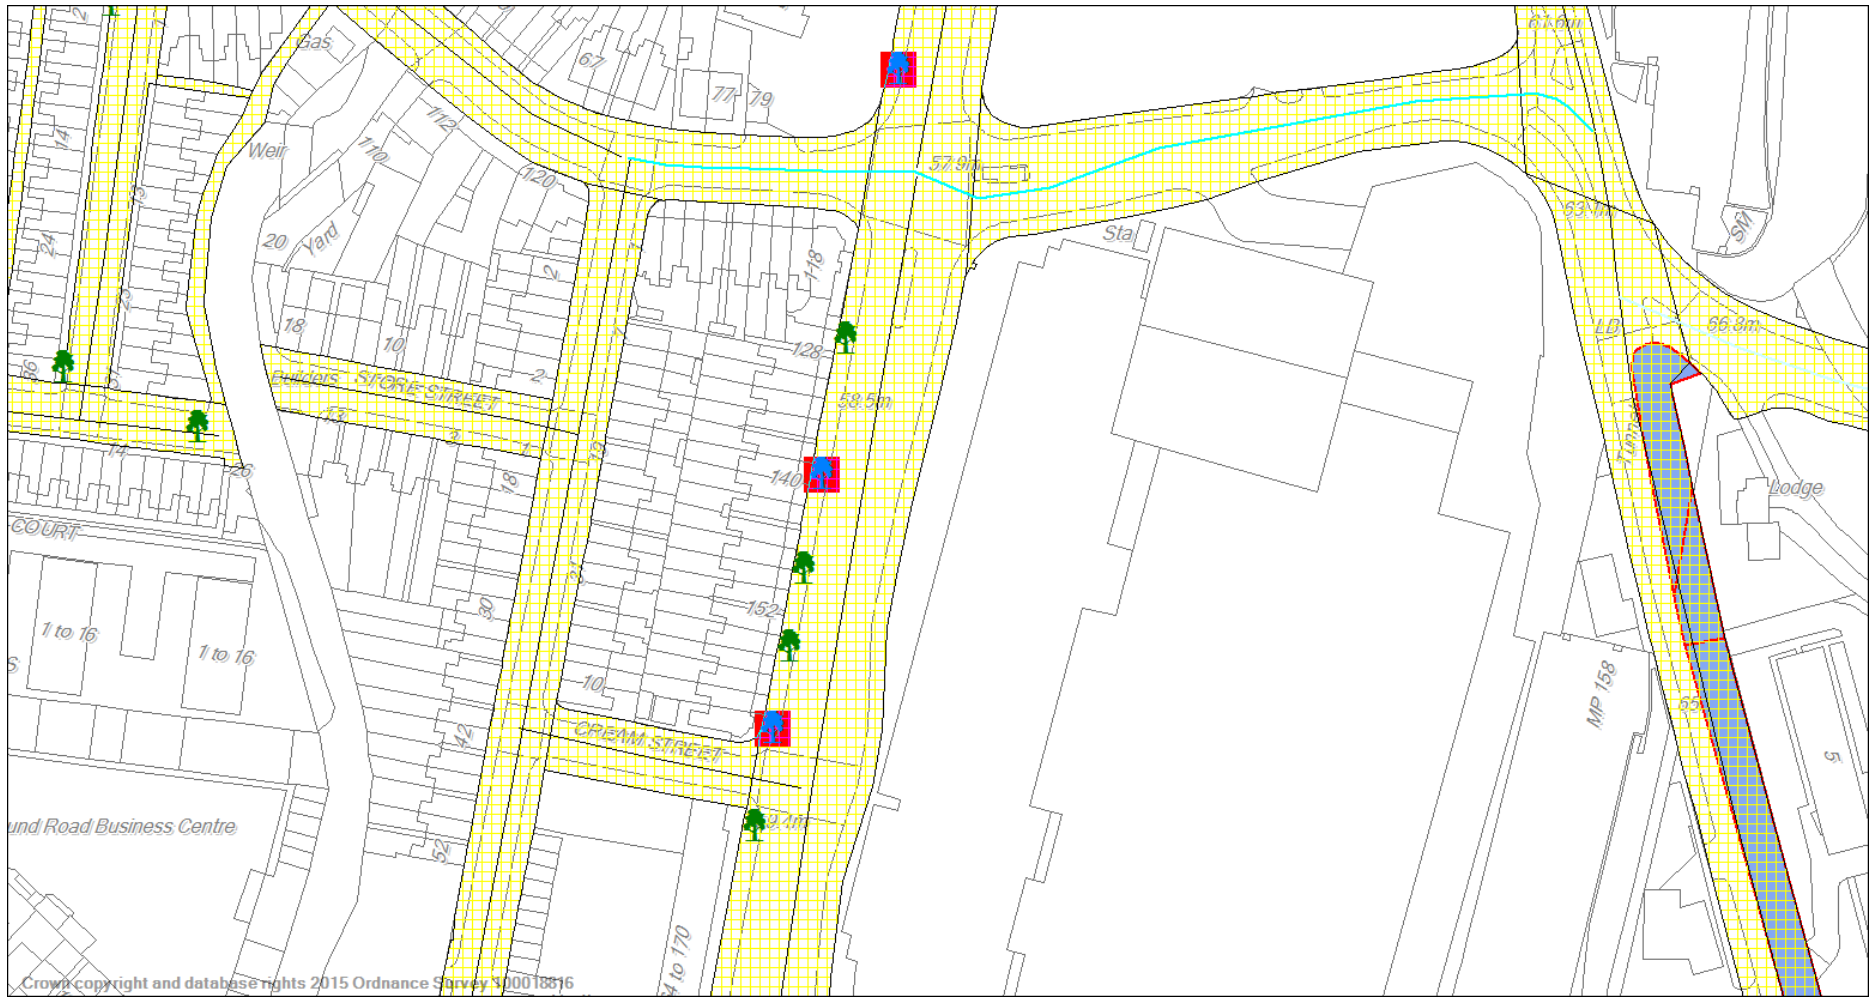

3: *Pyrus Chanticleer* (flowering pear)

Young

Pit 1200mm x 1200mm

4: *Pyrus Chanticleer* (flowering pear)

Young

Pit 1200mm x 1200mm

Red box denotes location of successful installation of flexible paving treatment.

3: *Plantanua x hispanica* (London plane)

Young

Pit 1200mm x 800mm

Red box denotes location of successful installation of flexible paving treatment.