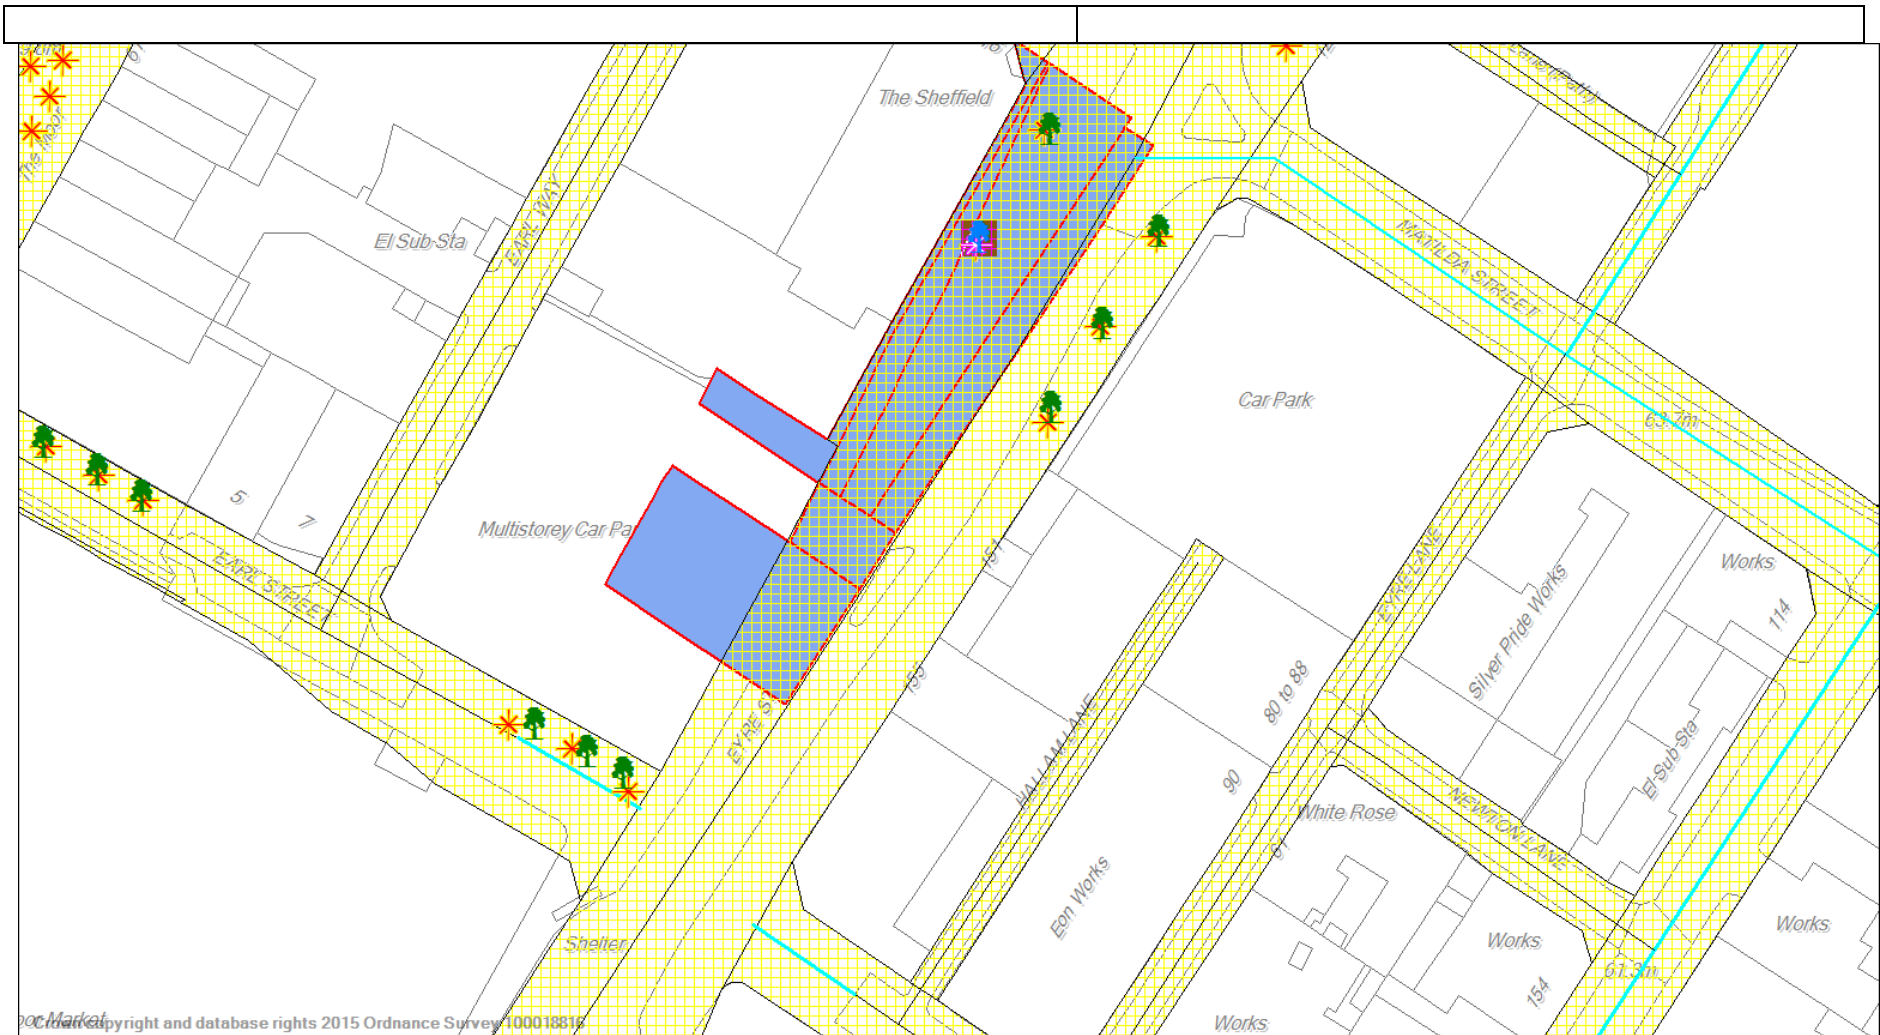

Locations where a flexible paving treatment has been used.

A total of 29 pits where flexible paving treatments have been identified.

EYRE STREET

1 x Pit including flexible paving

1: *Metasequoia glyptosrobodies* (Dawn Redwood)

Semi mature

Outside Multi story car park

Pit 1800mm x 1800mm

Red box denotes location of successful installation of a flexible paving treatment.